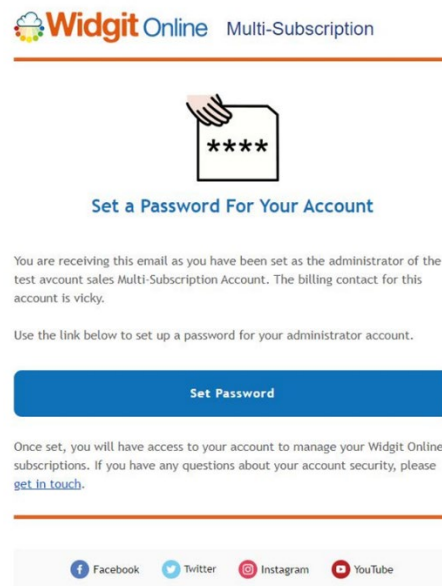

Multi-Subscription Accounts (MSA)

For large organisations, local authorities or Multi Academy Trusts we provide an option which links multiple separate accounts and provides a single payment and renewal point.

MSA Admins

At the point of ordering, your organisation should allocate one or more administrators for the account. This admin will need to set up the sub-accounts and manage these, at the top level over the subscription period. There is also a requirement for a contact for billing/finance to be named within the MSA (but these would not be admins on the account).

How to Get Started – For Admins

1. You will receive an automated email – click on the link shown to set your password.