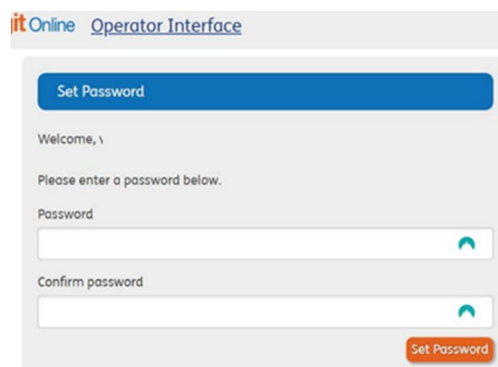

How to Get Started – For Admins

1. You will receive an automated email – click on the link shown to set your password.

2. Set your password.

3. Accept the Terms & Conditions.

Bishops House
Artemis Drive
Tachbrook Park
Warwick
CV34 6UD, UK