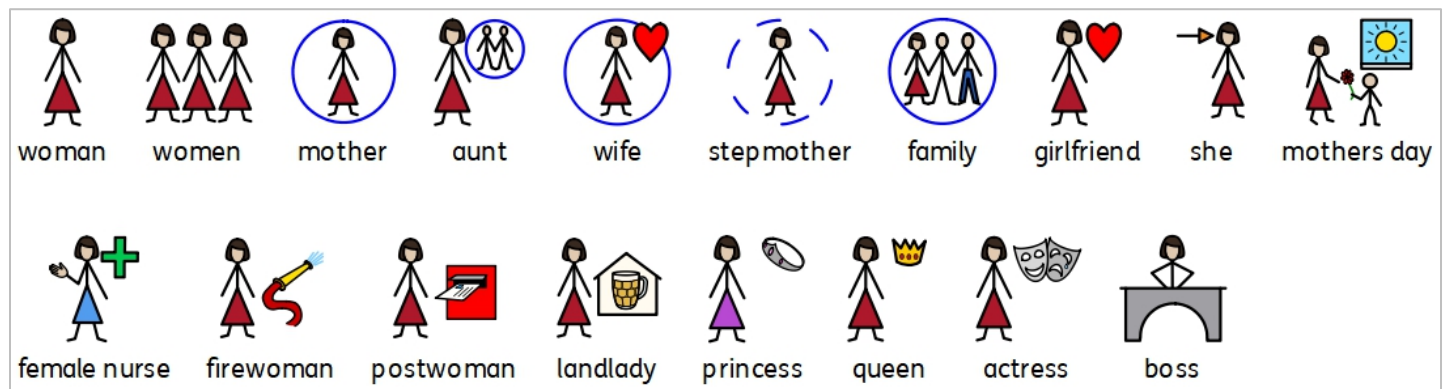

The women symbols have been updated by changing the hairstyle to be appear more universal and at the same time more modern. The red colour used has been changed to avoid clashing with the red used to highlight objects/parts of symbols.

Original

New

Teen Girl

The teenage symbols have been updated to remove gender colour references. The girl's hair style has been updated to be more modern.

Original

New

People Colour