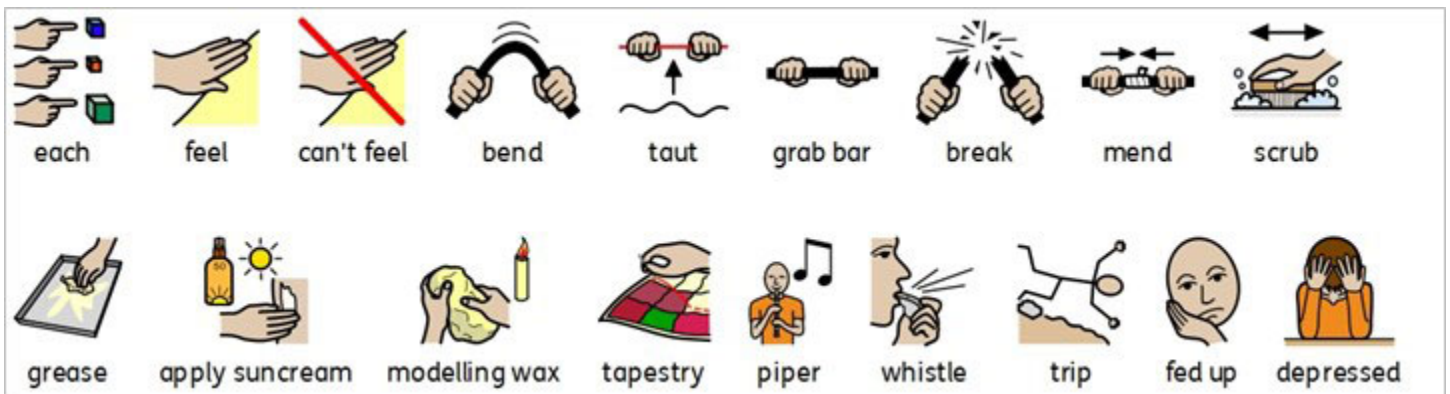

Hands

Many of the symbols containing hands have been updated for consistency and to look more realistic in terms of shape and position.

Original

New