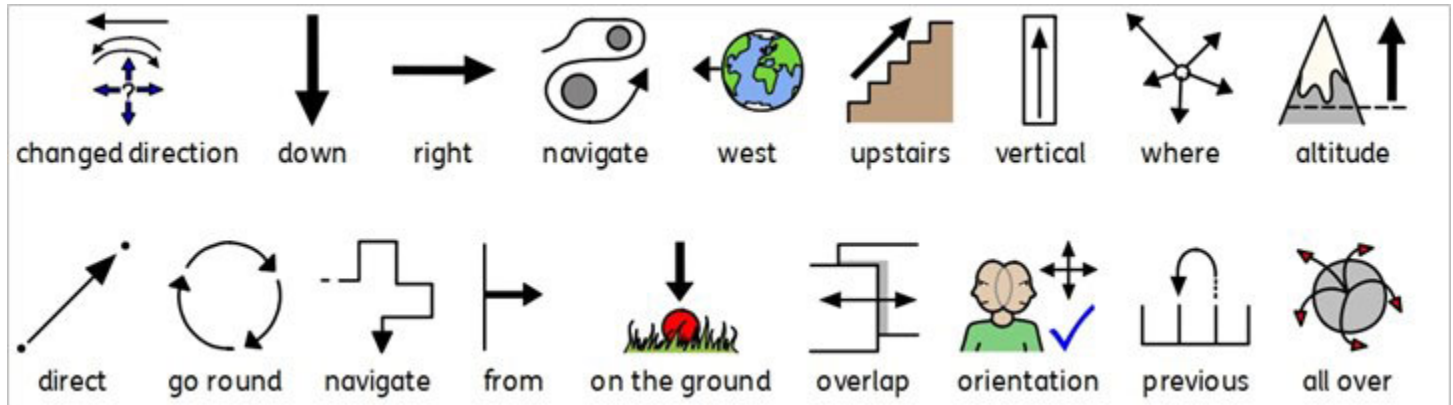

Direction Arrow

The direction arrow has been thickened to denote a direction and to separate it from the “at” arrows. This is to avoid confusion with the new “movement” style of arrow and the new standardised “at” arrows.

Original