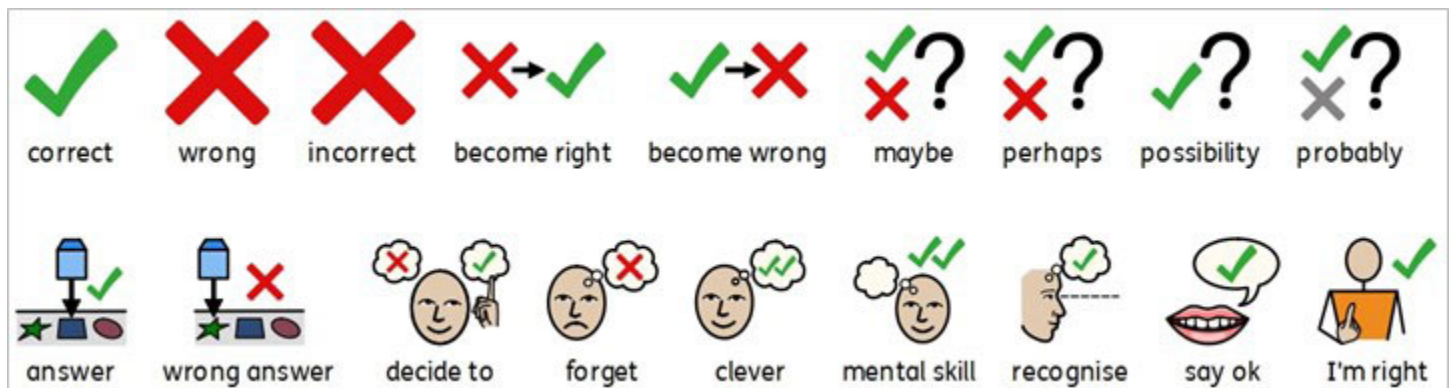

Boat & Ship

These boat and ship symbols have been updated for consistency and visual clarity.

Original

New

Knowledge & Communication

Tick and Cross

The symbols using ticks and crosses have been updated and been made visually consistent. The colour of the tick has been updated to green as this is universally used in opposition to red to connote positive/correct concepts. The symbols have also been updated into friendlier shapes that work together.

Original

New