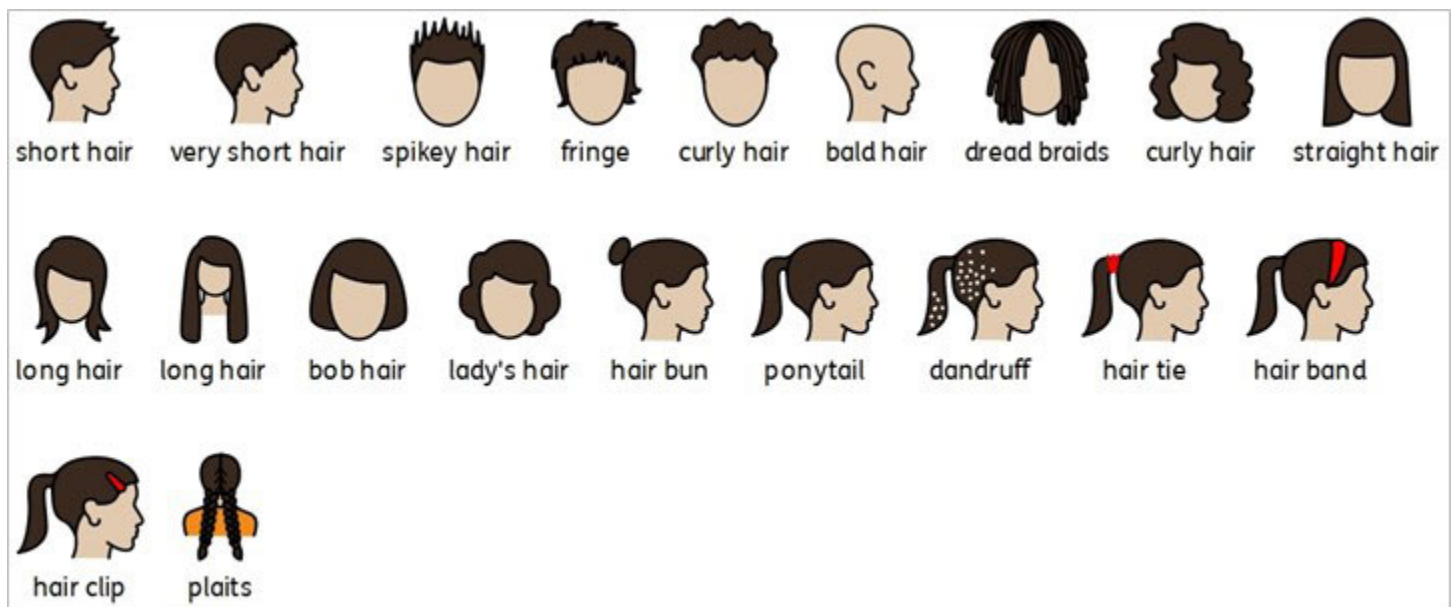

Hairstyles

The hairstyle symbols have been modernised; facial features have been removed to highlight the hairstyle only. Some hairstyles are also now gender-neutral, and all side views now face to the right. The hair accessory symbols have also been updated to follow this schema.

Original

New