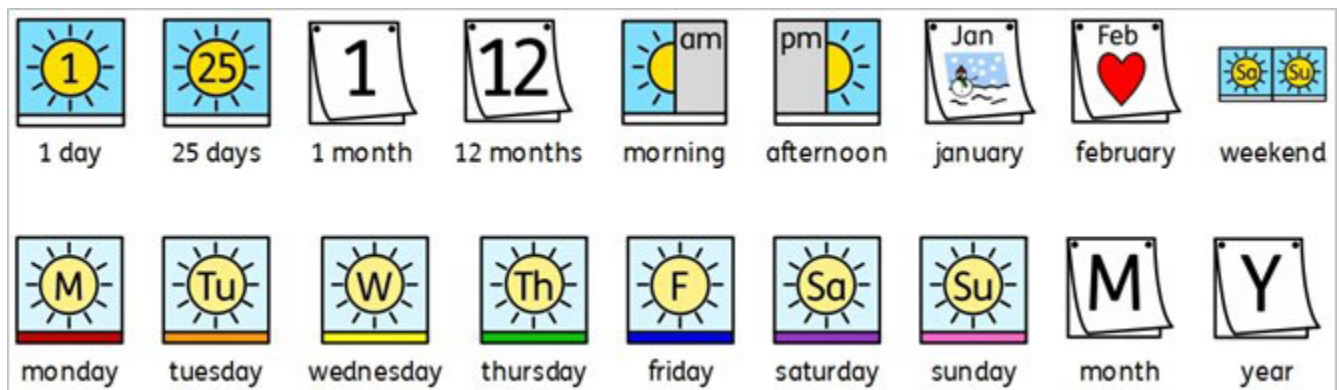

Days/Months/Years (Font)

The font has been updated in all symbols for visual clarity and increased legibility for users.

Original

New

Specific Days

These specific day symbols have been updated to be gender neutral and visually consistent. The day qualifier is now also consistent in size and colour and especially its position.

Original

New