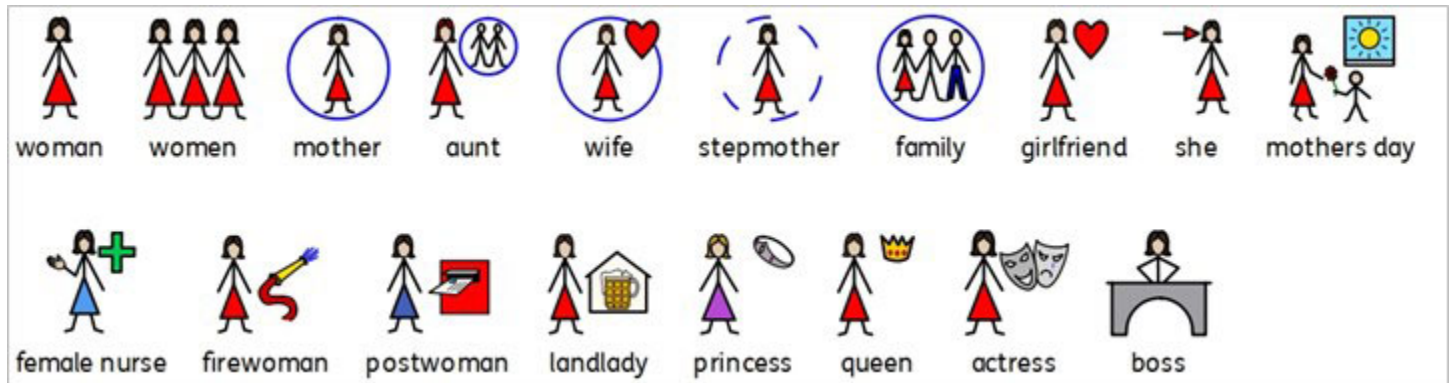

The women symbols have been updated by changing the hairstyle to be appear more universal and at the same time more modern. The red colour used has been changed to avoid clashing with the red used to highlight objects/parts of symbols.

Original