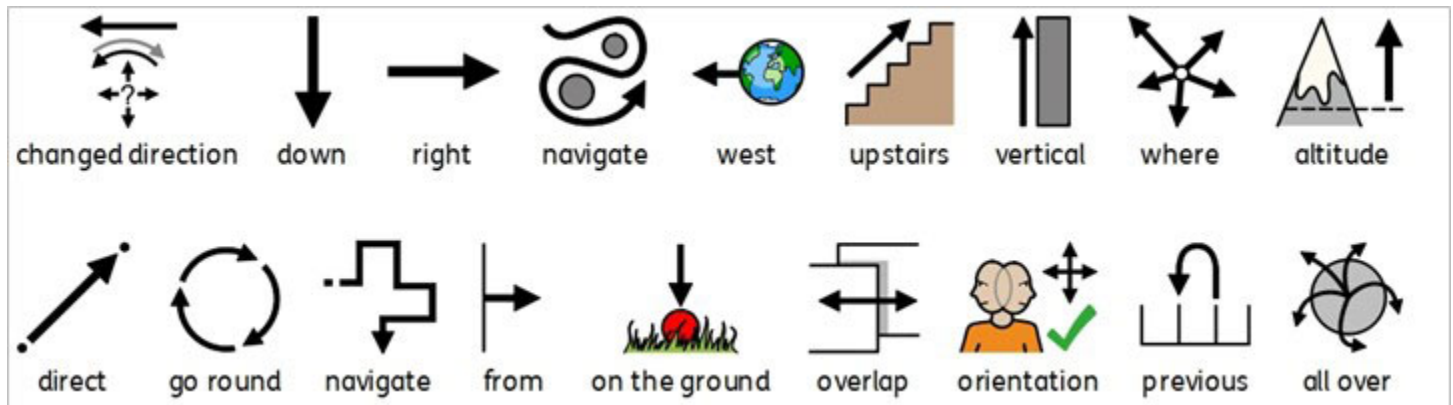

Direction Arrow

The direction arrow has been thickened to denote a direction and to separate it from the “at” arrows. This is to avoid confusion with the new “movement” style of arrow and the new standardised “at” arrows.

Original

New