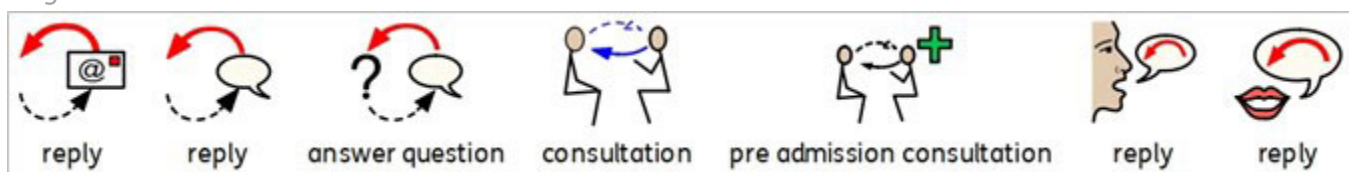

Arrows Talking

The talking/discussion arrows in symbols have been updated to grey and black/blue arrows instead of red arrows to remove any negative connotations. Also, the elements are now in consistent positions, e.g. the reply arrow is always in the same position.

Original