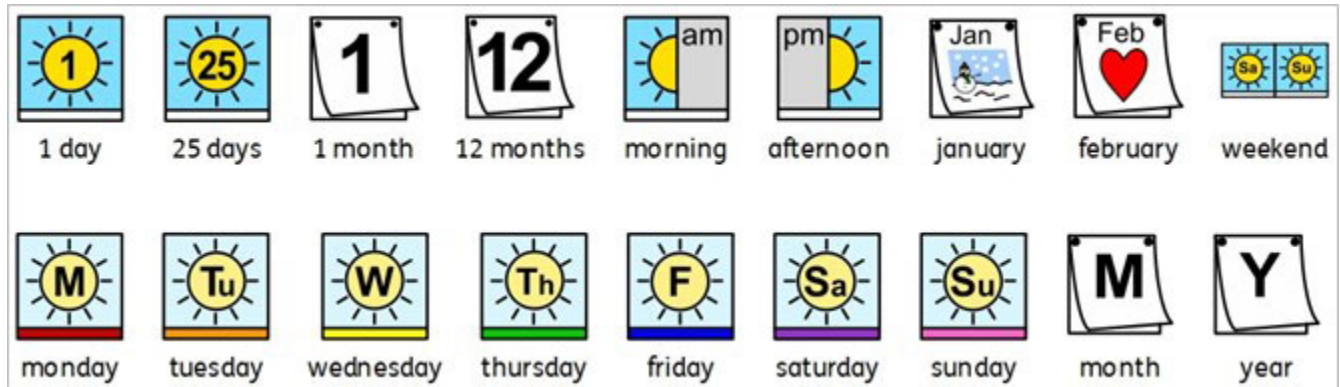

Days/Months/Years (Font)

The font has been updated in all symbols for visual clarity and increased legibility for users.

Original