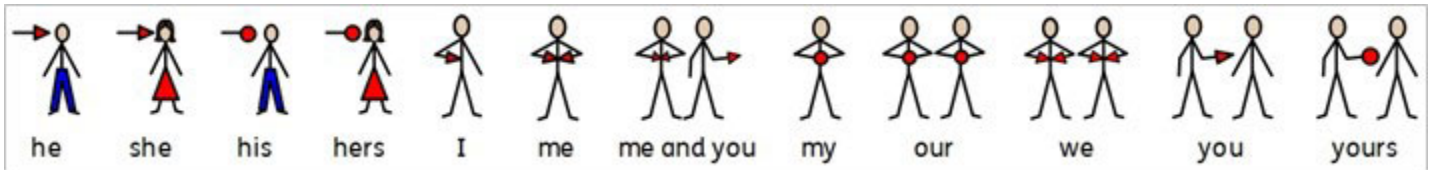

Pronouns Colour

The pronoun symbols have had the red colour updated to the new “orange person colour” for consistency across the symbol set. The colour orange, as in this context, is neither negative nor positive to avoid connotations with the symbol meaning, i.e. red = bad.

Original