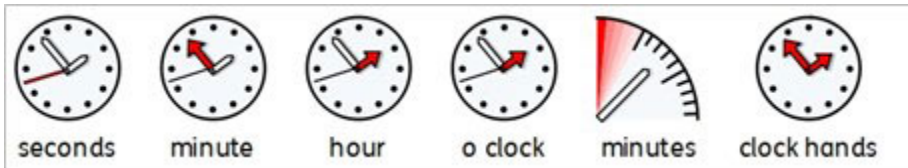

Clock Hands

The clock hands have been updated for visual clarity and consistency.

Original