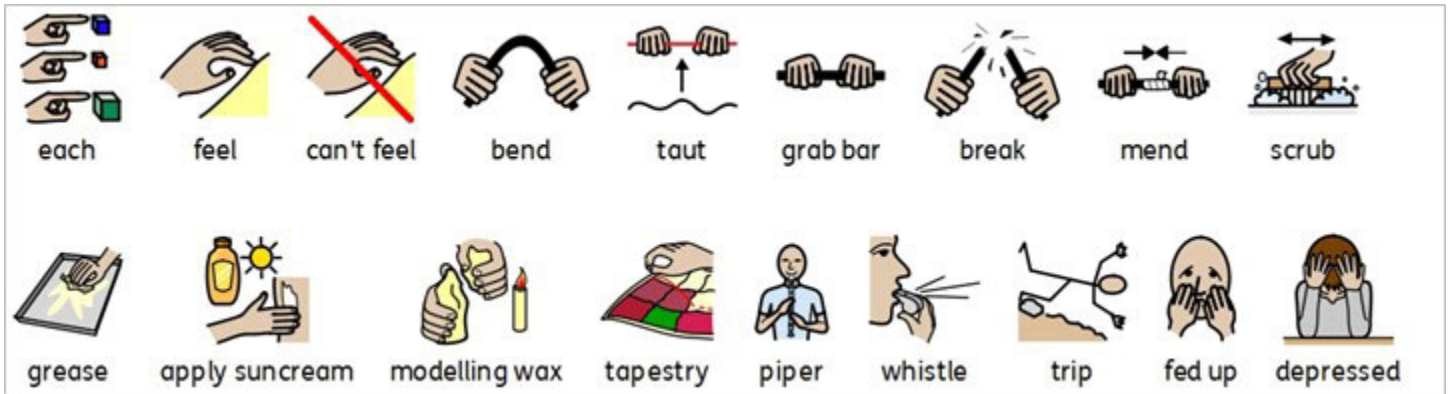

Hands

Many of the symbols containing hands have been updated for consistency and to look more realistic in terms of shape and position.

Original