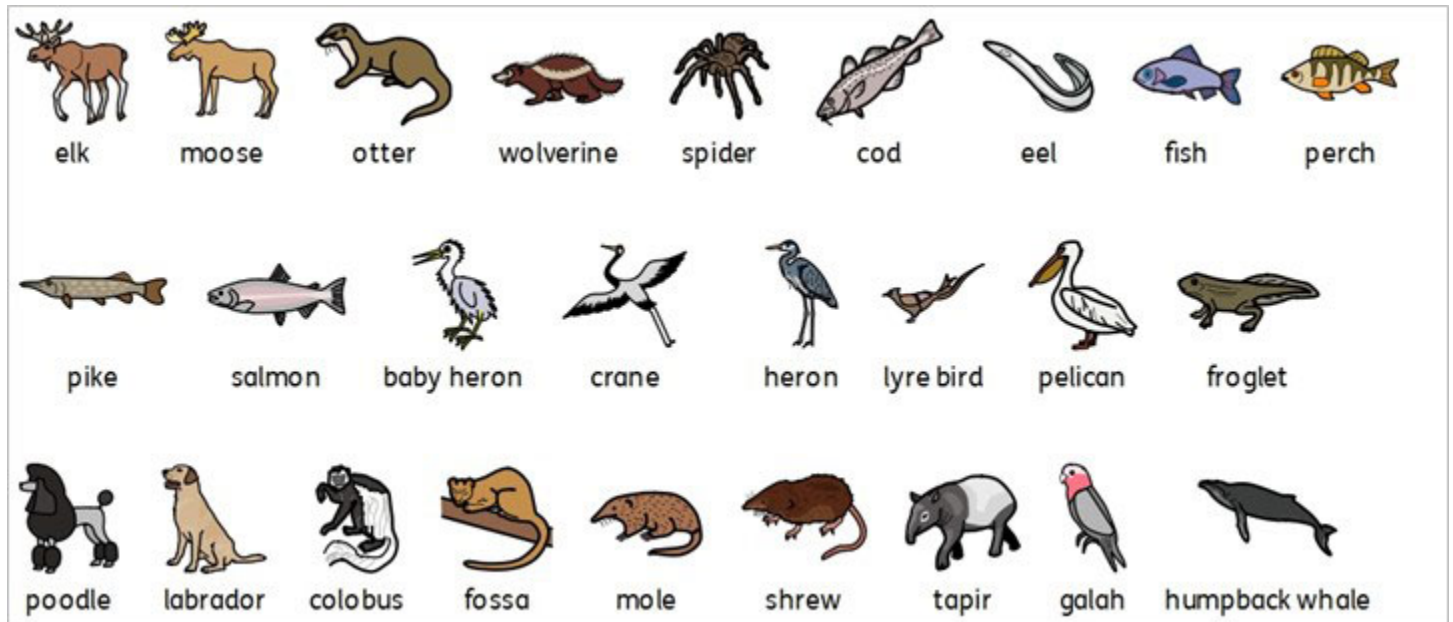

Animals

Animals (left to right direction)

The animal symbols were previously facing to the left. These have been altered to face right in line with the direction a symbol is read. This also means that they can safely be flipped by the software for right-to-left languages.

Original