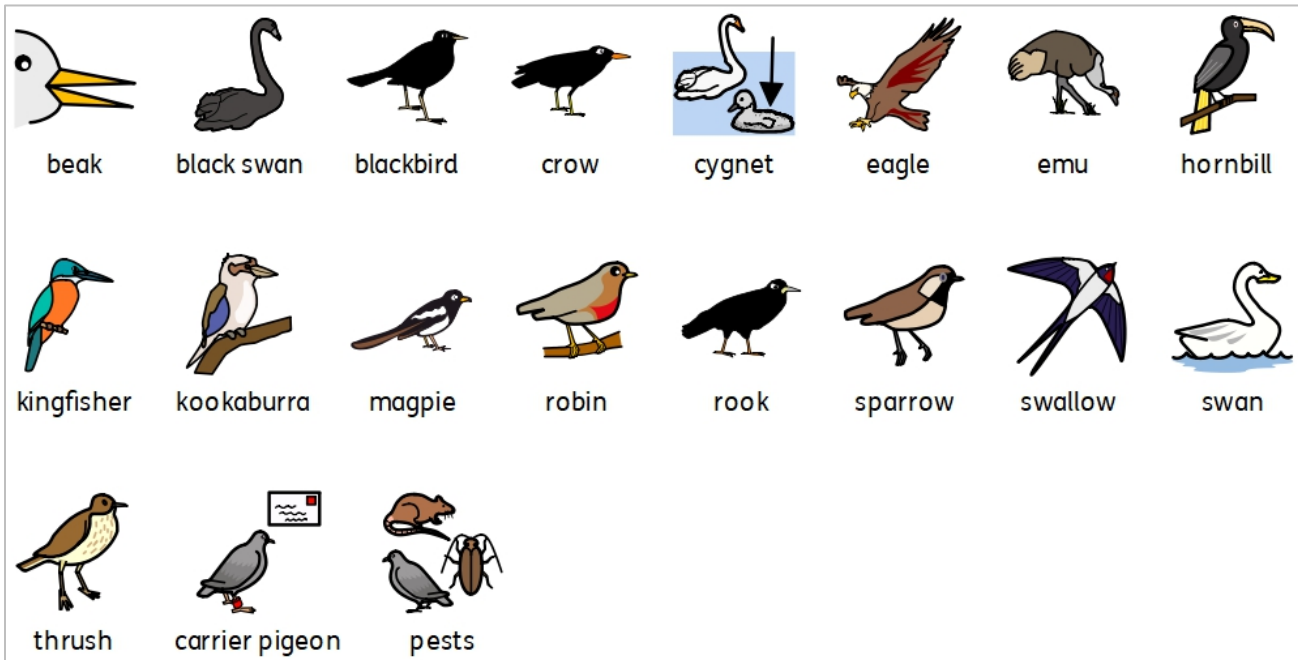

## Bee

The bee symbols have been updated to make the bee far more accurate and recognisable. The biology symbol has been updated to be more general thus removing the bee element.

Original

New

## Butterfly

The butterfly symbols were updated for accuracy in terms of colour, shape and consistency throughout the symbols.

Original

New

# Bird

The bird symbols have been updated for accuracy, clarity and consistency.

Original

New

## Poultry

The chicken symbols have been updated to be more accurate and consistent. The “cockerel” symbol has also been updated to match the new chicken symbols. The duck symbols have been improved to show the whole duck for improved recognition. The ducks now all face the same direction for consistency.