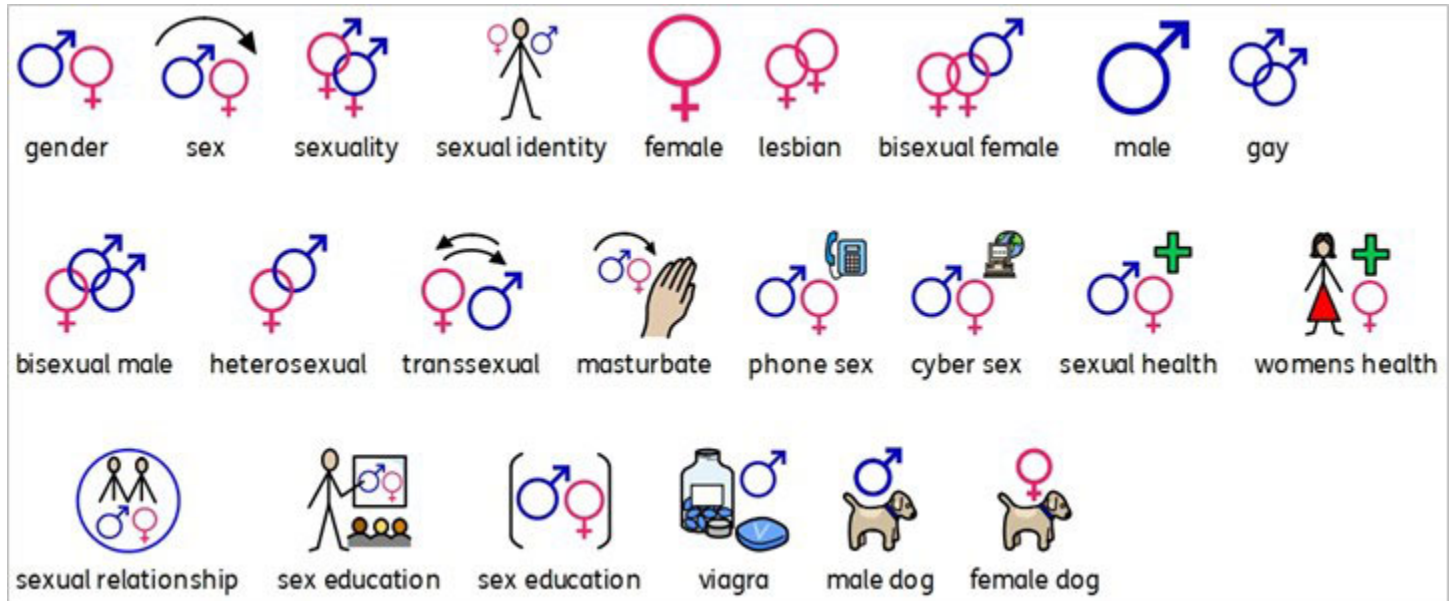

Gender

The gender symbols have had their colours softened – other colours were considered, but the pink and blue colours are culturally widespread so after consultation it was decided to keep them to avoid confusion.

Original