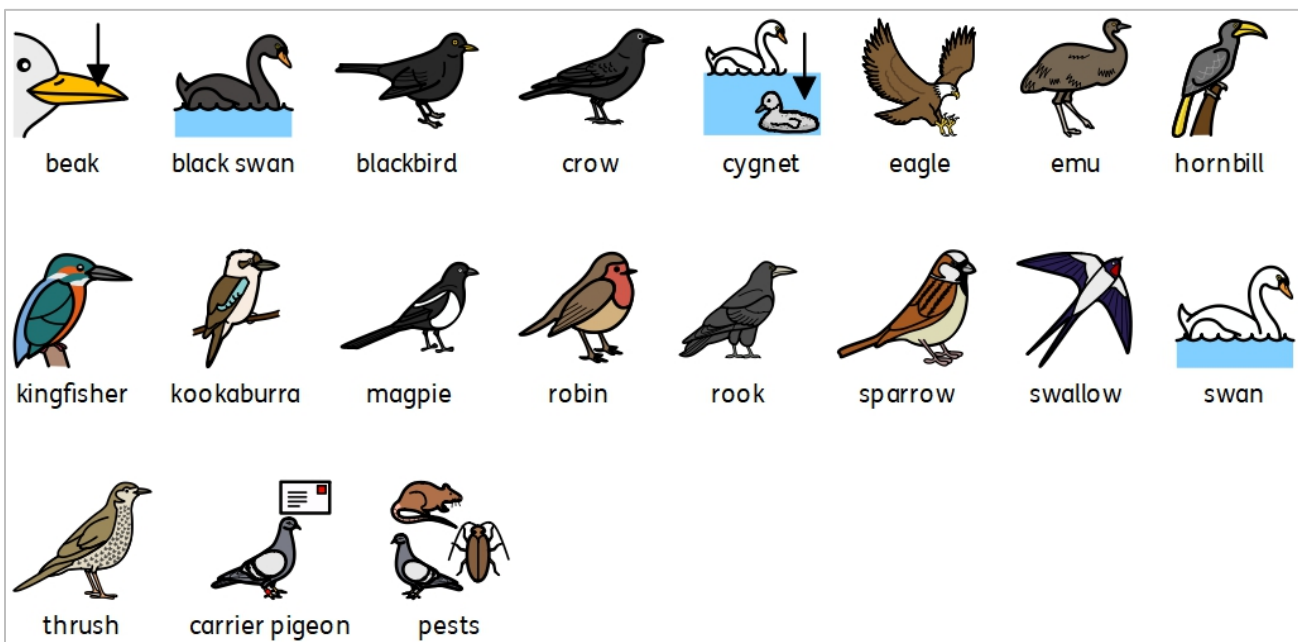

## Bee

The bee symbols have been updated to make the bee far more accurate and recognisable. The biology symbol has been updated to be more general thus removing the bee element.

Original

New

## Butterfly

The butterfly symbols were updated for accuracy in terms of colour, shape and consistency throughout the symbols.

Original

New

# Bird

The bird symbols have been updated for accuracy, clarity and consistency.

Original

New

## Poultry

The chicken symbols have been updated to be more accurate and consistent. The “cockerel” symbol has also been updated to match the new chicken symbols. The duck symbols have been improved to show the whole duck for improved recognition. The ducks now all face the same direction for consistency.